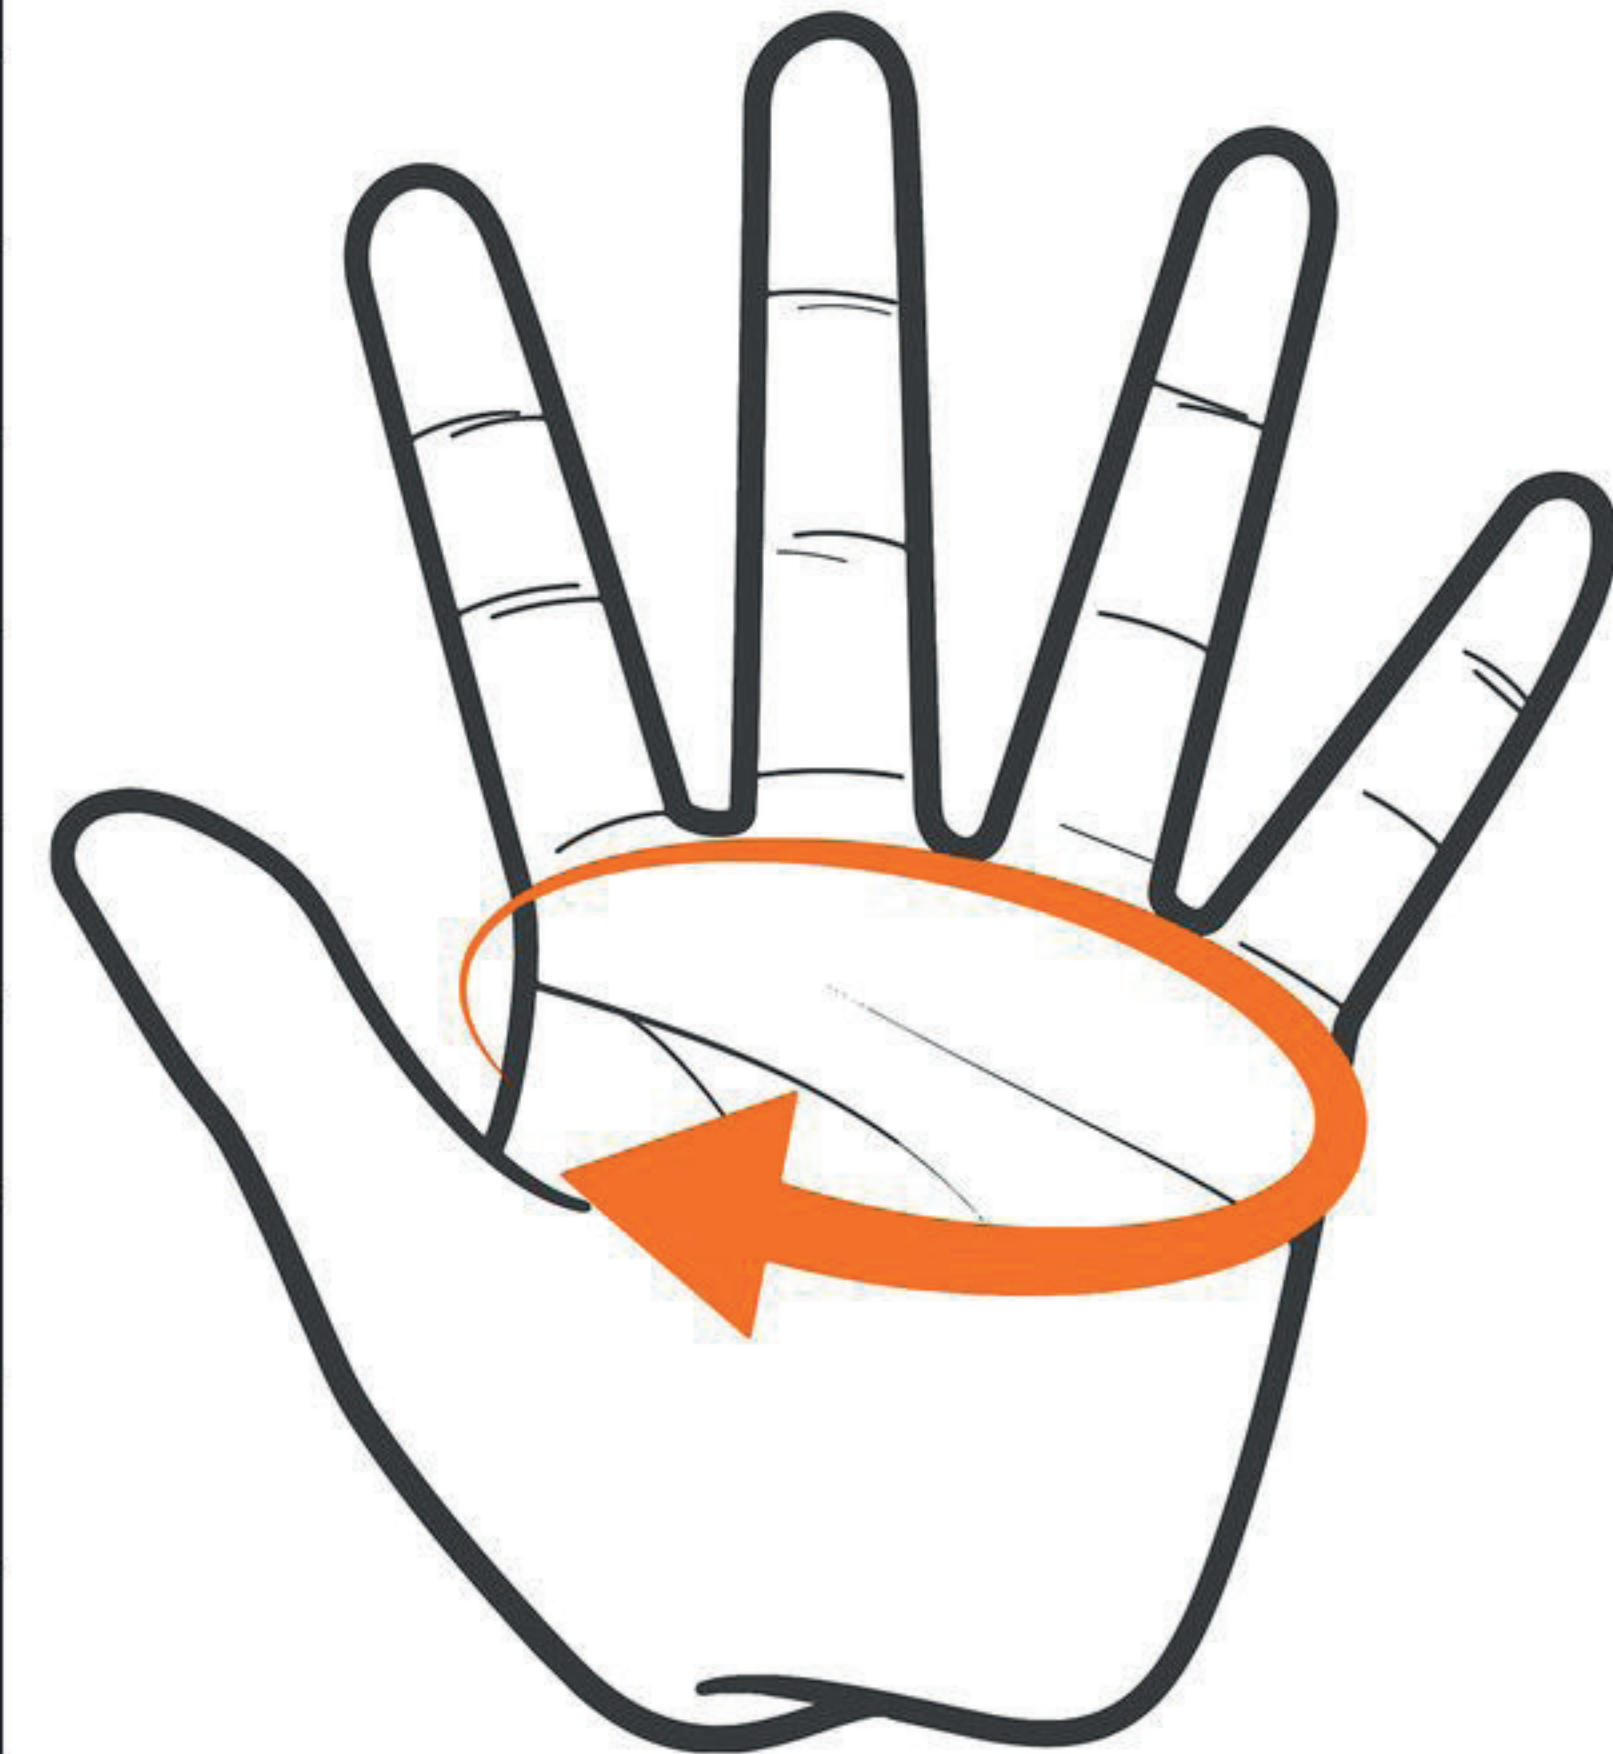

Omtrek handpalm Circonférence de la paume Circumference of palm	Maat / Taille / Size	International
12 cm	1	XS
13 cm	2	XS
14 cm	3	XS
15 cm	4	XS
16 cm	5	XS
17 cm	6	S
18 cm	6.5	S
19 cm	7	M
20,5 cm	7.5	M
22 cm	8	M
23 cm	8.5	L
24 cm	9	L
26 cm	9.5	L
27 cm	10	XL
27,5 cm	10.5	XL
28,5 cm	11	XL
29,5 cm	11.5	XXL
30,5 cm	12	XXL

Omtrek handpalm
Circonférence de la paume
Circumference of palm